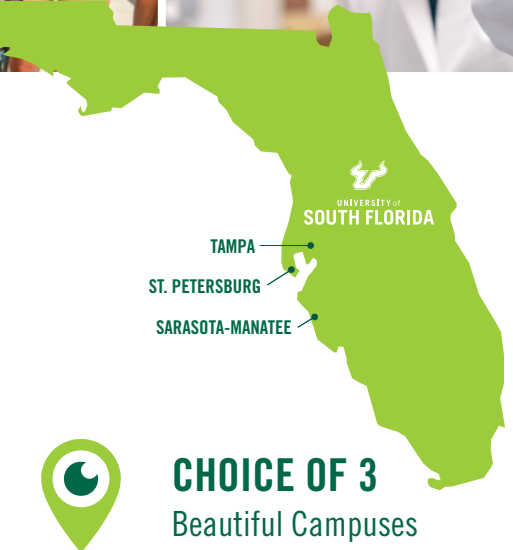

CHOICE OF 3
Beautiful Campuses

OVER 240
Undergraduate Majors
and Concentrations

UNIVERSITY of
SOUTH FLORIDA

* USF determines term of entry: summer or fall. Students may select home campus. ** Core weighted as recalculated by USF. College placement minimums must be met. *** Application must be complete with paid application fee or waiver, official test scores and high school transcripts. Students from partner school applying after Nov. 1 may not be eligible for consideration under the guaranteed admissions pathway program. Students must meet College Placement Minimums.